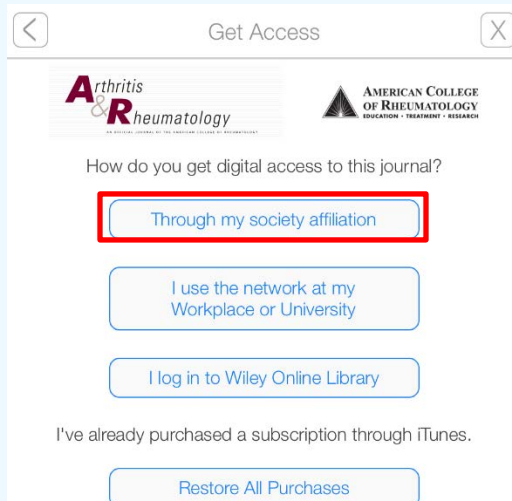

1. Society member app instructions who access content via a Society website

Journal App Access instructions for Society members who normally access Wiley content through their Society website.

1. Download your journal app from the Apple App Store. Launch the app from the 'Newsstand' on your device.

2. When the app opens, Click 'I already have access' from the overlay.

3. Select 'Through my society affiliation', and, if necessary, choose your society from the list.

4. You will be prompted for your society site log in credentials. Enter them, and click 'Log in'.